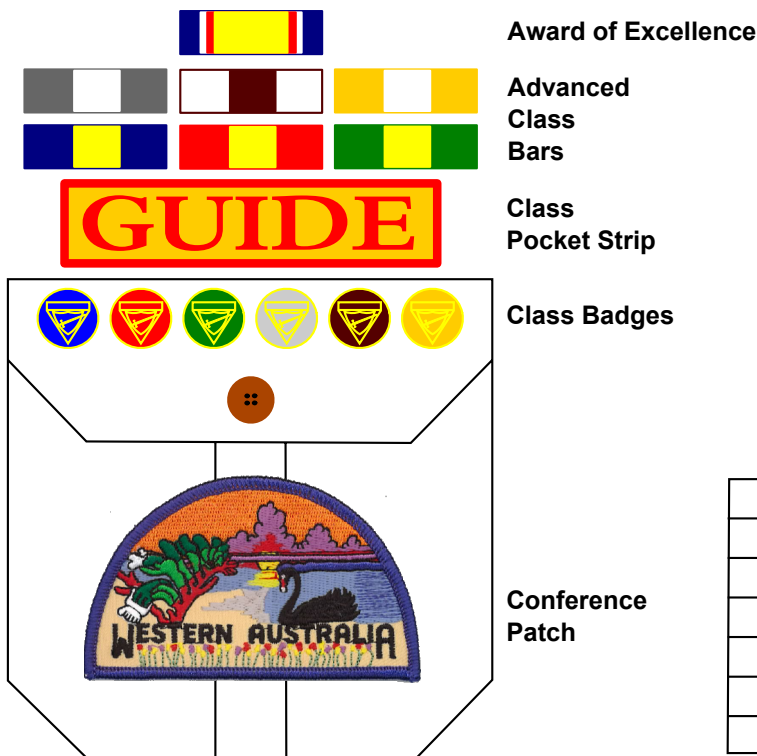

## LEFT SLEEVE DIAGRAM

## RIGHT SLEEVE DIAGRAM

## LEFT POCKET

CLASS	BADGE	CHEVRON
Friend	Blue	Blue
Companion	Red	Red
Explorer	Green	Green
Ranger	Grey	White
Voyager	Tan	Burgundy
Guide	Gold	Yellow